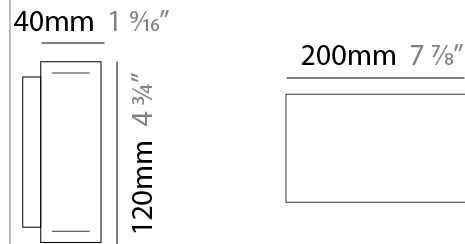

LED120 SURFACE

D73027-

base number   Color   Finish
Temperature   Options

1. To build a product code in our configurator select the specify button on the base model # product page
2. To build a manual product code on this datasheet choose from the options listed below in blue font and add the suffix to the base model #

GENERAL

Series: Woodlin
Subseries: LED120
Brand: Tunto
Division: Design
Mounting Type: Surface
Mounting Location: Wall
Subcategory: Profile

PHYSICAL

Shape: Rectangle
Length (mm): 200
Length (in): 7 ⁷/₈
Width (mm): 40
Width (in): 1 ⁹/₁₆
Height (mm): 120
Height (in): 4 ³/₄
Extension (mm): 40
Extension (in): 1 ⁹/₁₆
Light Distribution: Direct / Indirect
Diffuser: Opal
Fixture Finish: WAL / ASH / OAK / BLK / WHI
Fixture Material: Wood

ELECTRICAL

Lamp Type: LED
Input Wattage (W): 6
Total Output Wattage (W): 4.5
Dimming: Tri-Mode (Non-Dimming and Phase Dimming (120Vac only) and 0-10V Dimming)
Driver Included: Yes
Driver Location: Remote
Driver Type: Constant Current - Universal
Driver Class: Class 2
Housing: ENCP3
Input Voltage (V): 120 - 277
Constant Current (MA): 500

LED

Color Temperature (°K): 2700 / 3000 / 4000
Max. Delivered Lumen (lm): 300
CRI: >93 CRI
Lamp Life (hrs): 50000

OPTICAL

RATINGS AND CERTIFICATIONS

Certified By: Certified for North American Standards
IP rating: IP20

PROJECT
TYPE
SPECIFIER
QUANTITY
DATE