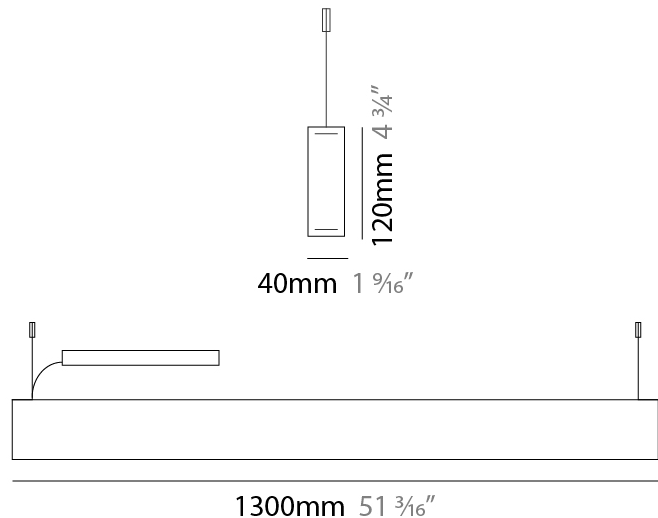

PROJECT _____
TYPE _____
SPECIFIER _____
QUANTITY _____
DATE _____

LED120 SUSPENSION

D71025-

base number   Color   Finish
Temperature   Options

1. To build a product code in our configurator select the specify button on the base model # product page
2. To build a manual product code on this datasheet choose from the options listed below in blue font and add the suffix to the base model #

GENERAL

Series: Woodlin
Subseries: LED120
Brand: Tunto
Division: Design
Mounting Type: Suspension
Mounting Location: Ceiling
Subcategory: Profile

PHYSICAL

Shape: Rectangle
Length (mm): 1300
Length (in): 51 ³/₁₆
Width (mm): 40
Width (in): 1 ⁹/₁₆
Height (mm): 120
Height (in): 4 ³/₄
Max. Overall Height (mm): 2120
Max. Overall Height (in): 83 ⁷/₁₆
Light Distribution: Direct / Indirect
Diffuser: Opal
Fixture Finish: WAL / ASH / OAK / BLK / WHI
Fixture Material: Wood
Cable Details: 2000mm / 78 3/4"

ELECTRICAL

Lamp Type: LED
Input Wattage (W): 60
Total Output Wattage (W): 50.1
Dimming: Tri-Mode (Non-Dimming and Phase Dimming (120Vac only) and 0-10V Dimming)
Driver Included: Yes
Driver Location: Integrated
Driver Type: Constant Current - Universal
Driver Class: Class 2
Input Voltage (V): 120 - 277
Constant Current (MA): 700

LED

Color Temperature (°K): 2700 / 3000 / 4000
Max. Delivered Lumen (lm): 3260
CRI: >93 CRI
Lamp Life (hrs): 50000

OPTICAL

RATINGS AND CERTIFICATIONS

Certified By: Certified for North American Standards
IP rating: IP20