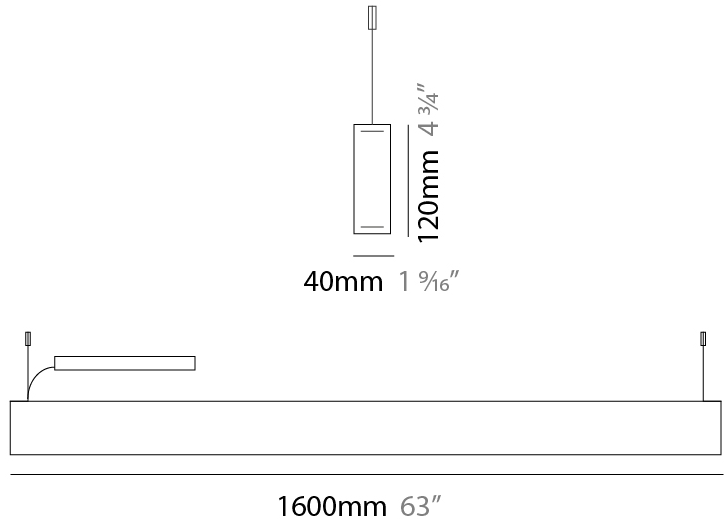

PROJECT _____
TYPE _____
SPECIFIER _____
QUANTITY _____
DATE _____

LED120 SUSPENSION

D71026-

base number   Color   Finish
Temperature   Options

1. To build a product code in our configurator select the specify button on the base model # product page
2. To build a manual product code on this datasheet choose from the options listed below in blue font and add the suffix to the base model #

GENERAL

Series: Woodlin
Subseries: LED120
Brand: Tunto
Division: Design
Mounting Type: Suspension
Mounting Location: Ceiling
Subcategory: Profile

PHYSICAL

Shape: Rectangle
Length (mm): 1600
Length (in): 63
Width (mm): 40
Width (in): 1 9/16
Height (mm): 120
Height (in): 4 3/4
Max. Overall Height (mm): 2120
Max. Overall Height (in): 83 7/16
Light Distribution: Direct / Indirect
Diffuser: Opal
Fixture Finish: WAL / ASH / OAK / BLK / WHI
Fixture Material: Wood
Cable Details: 2000mm / 78 3/4"

ELECTRICAL

Lamp Type: LED
Input Wattage (W): 74
Total Output Wattage (W): 63
Dimming: Tri-Mode (Non-Dimming and Phase Dimming (120Vac only) and 0-10V Dimming)
Driver Included: Yes
Driver Location: Integrated
Driver Type: Constant Current - Universal
Driver Class: Class 2
Input Voltage (V): 120 - 277
Constant Current (MA): 700

LED

Color Temperature (°K): 2700 / 3000 / 4000
Max. Delivered Lumen (lm): 3600
CRI: >93 CRI
Lamp Life (hrs): 50000

OPTICAL

RATINGS AND CERTIFICATIONS

Certified By: Certified for North American Standards
IP rating: IP20