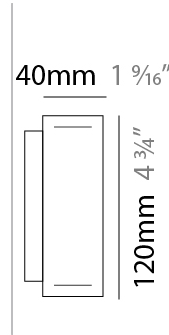

LED120 SURFACE

D73029-

base number
Color   Finish
Temperature   Options

1. To build a product code in our configurator select the specify button on the base model # product page
2. To build a manual product code on this datasheet choose from the options listed below in blue font and add the suffix to the base model #

GENERAL

Series: Woodlin
Subseries: LED120
Brand: Tunto
Division: Design
Mounting Type: Surface
Mounting Location: Wall
Subcategory: Profile

PHYSICAL

Shape: Rectangle
Length (mm): 700
Length (in): 27 ⁹/₁₆
Width (mm): 40
Width (in): 1 ⁹/₁₆
Height (mm): 120
Height (in): 4 ³/₄
Extension (mm): 40
Extension (in): 1 ⁹/₁₆
Light Distribution: Direct / Indirect
Diffuser: Opal
Fixture Finish: [WAL / ASH / OAK / BLK / WHI](#)
Fixture Material: Wood

ELECTRICAL

Lamp Type: LED
Input Wattage (W): 31
Total Output Wattage (W): 25.3
Dimming: Tri-Mode (Non-Dimming and Phase Dimming (120Vac only) and 0-10V Dimming)
Driver Included: Yes
Driver Location: Remote
Driver Type: Constant Current - Universal
Driver Class: Class 2
Housing: ENCP3
Input Voltage (V): 120 - 277
Constant Current (MA): 700

LED

[Color Temperature (°K): 2700 / 3000 / 4000](#)
Max. Delivered Lumen (lm): 1500
CRI: >93 CRI
Lamp Life (hrs): 50000

OPTICAL

RATINGS AND CERTIFICATIONS

Certified By: Certified for North American Standards
IP rating: IP20

PROJECT
TYPE
SPECIFIER
QUANTITY
DATE

700mm 27 ⁹/₁₆"

Indirect